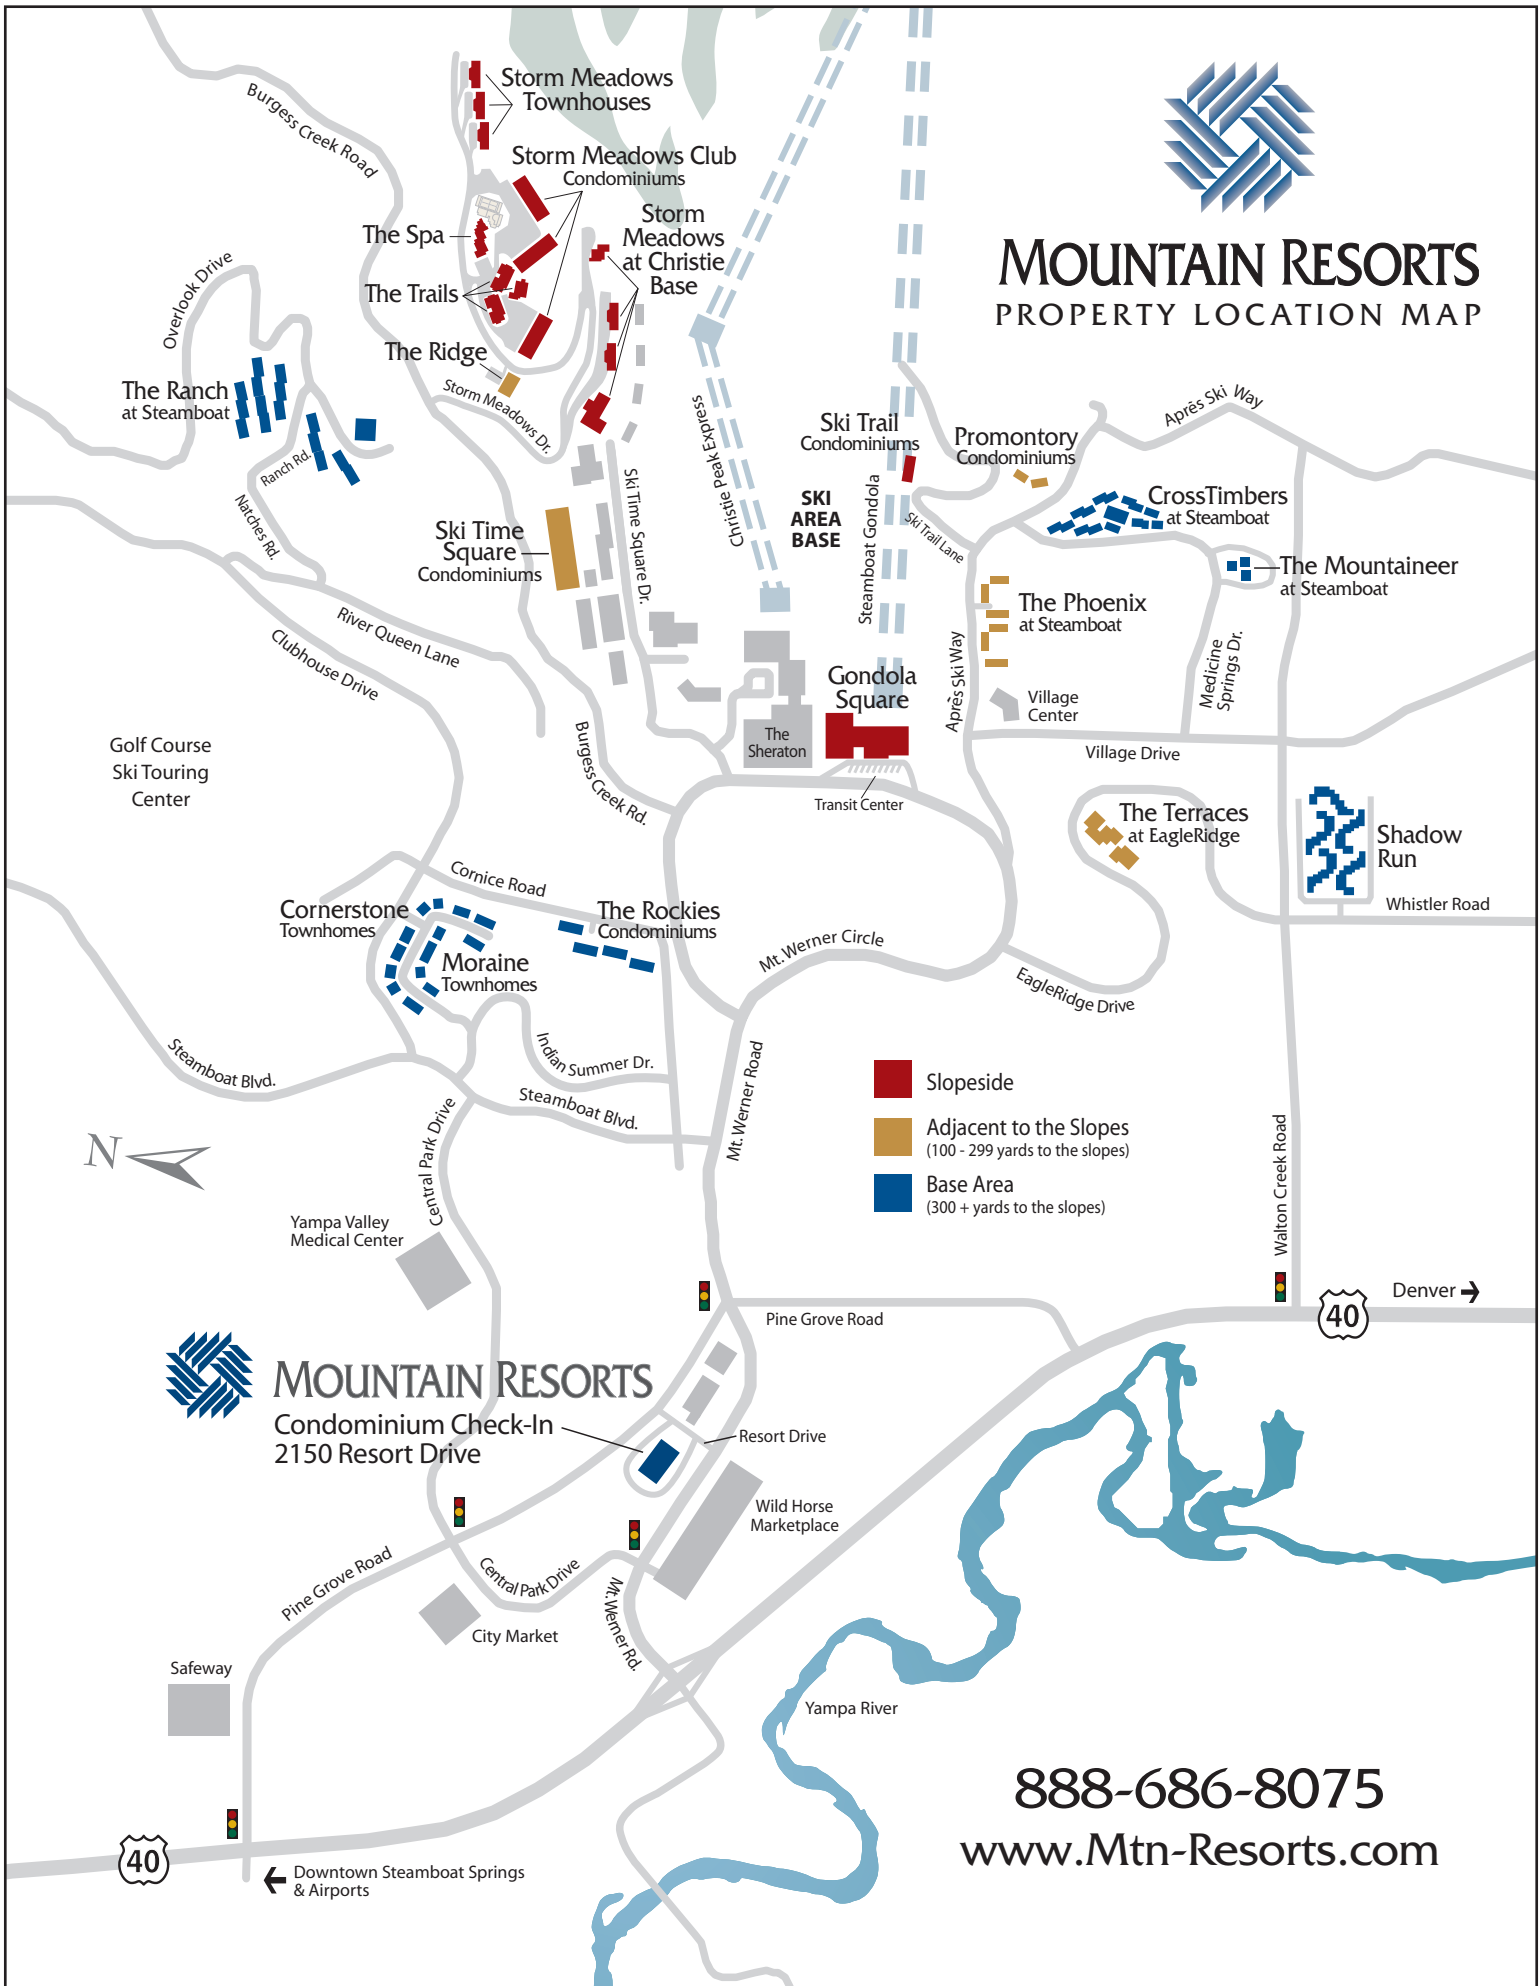

MOUNTAIN RESORTS PROPERTY LOCATION MAP

- Slopeside
- Adjacent to the Slopes
(100 - 299 yards to the slopes)
- Base Area
(300 + yards to the slopes)

MOUNTAIN RESORTS
Condominium Check-In
2150 Resort Drive

888-686-8075
www.Mtn-Resorts.com

← Downtown Steamboat Springs & Airports

Denver →
40